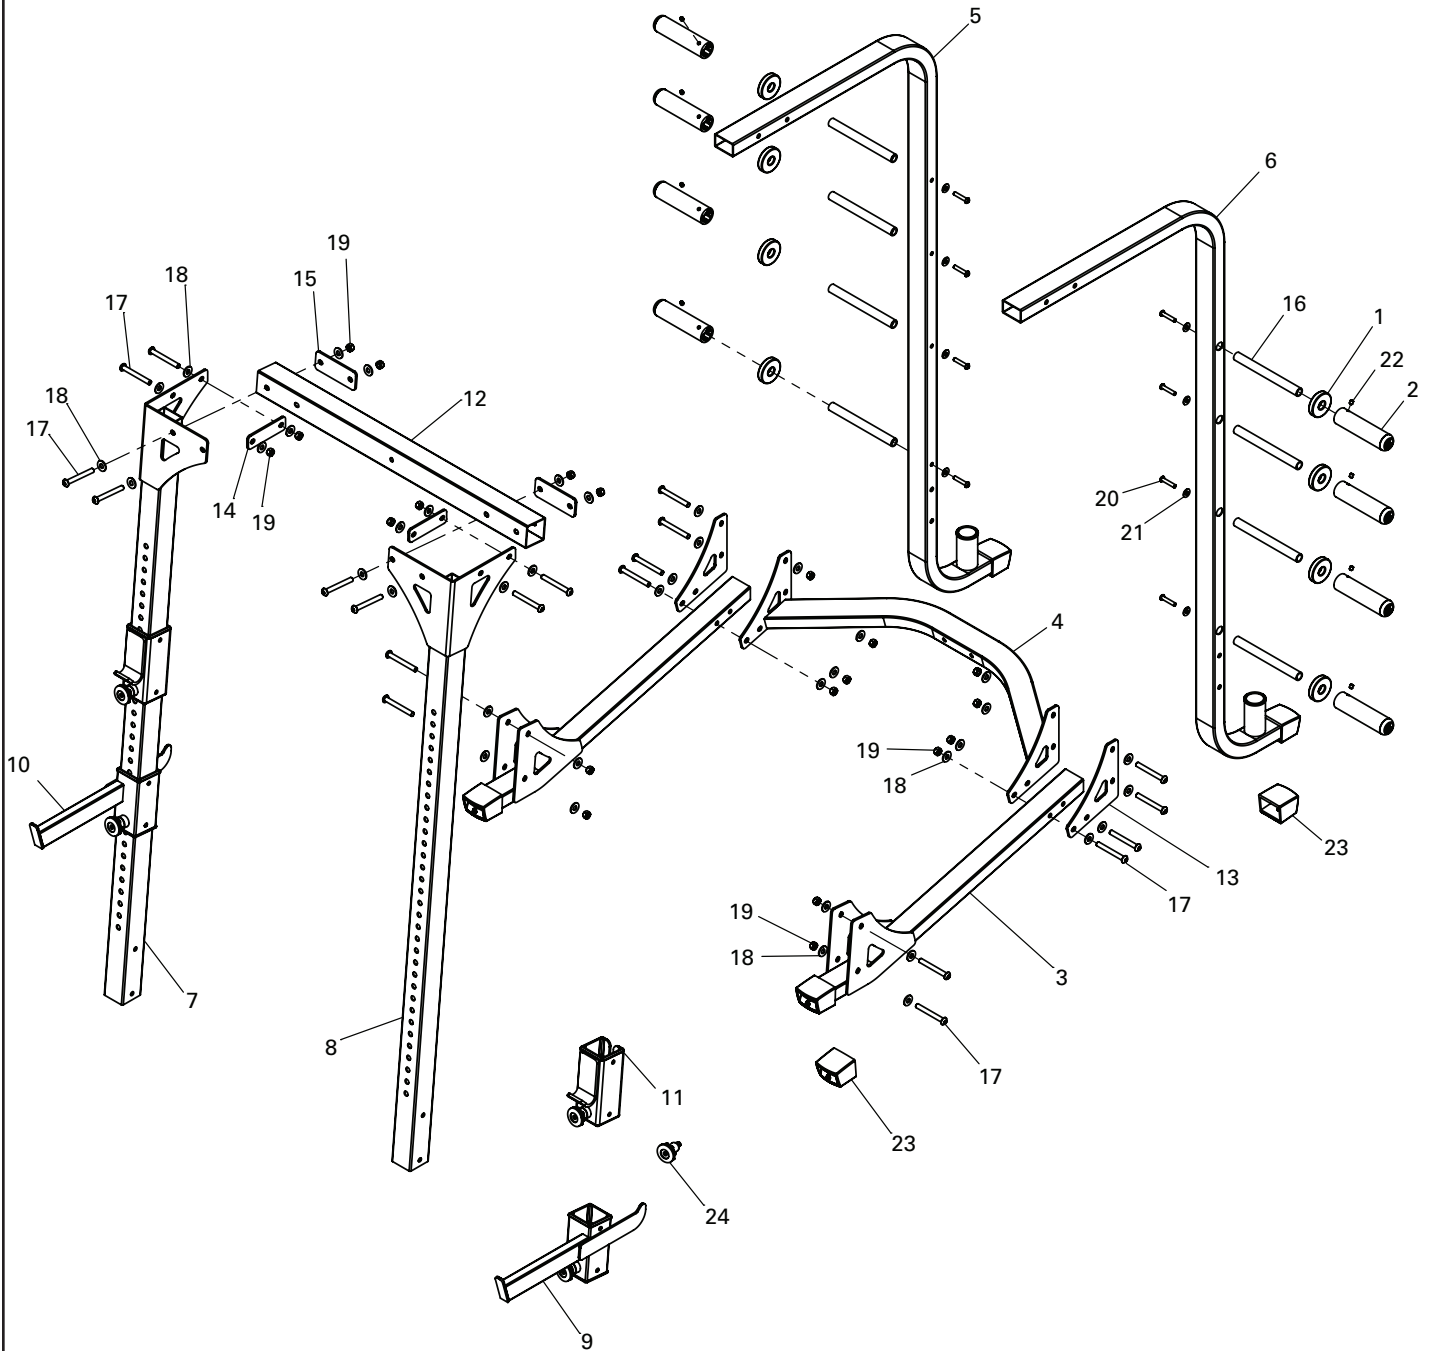

NT-1800 PREM. HALF CAGE

NT-1800 PREM. HALF CAGE

REF #	DESCRIPTION	PART #	REF #	DESCRIPTION	PART #
1	Rubber Bumper	15470			
2	Olympic Adapter	15867			
3	Bolt Btn HD 1/2 *4-1/4L Steel	15014			
4	Flat Washer, 1" x 1/2"	15543			
5	1/2" Lock Nut	15069			
6	Bolt Btn HD 3/8*1-1/4 L Steel	15023			
7	Washer Flat 3/8" Steel	17039			
8	Set Screw 5/16*1/2L Steel	15938			
9	NT1800 BASE FRAME ASSY,SILVER	15979			
10	NT1800 RR CROSS BRACE,SLVR ASY	15980			
11	NT1800 LT RR UPRIGHT SLVR ASY	15981			
12	NT1800 RT RR UPRIGHT SLVR ASY	15982			
13	NT1800 LT FRT UPRIGHT SLVR ASY	15983			
14	NT1800 RT FRT UPRIGHT SLVR ASY	15984			
15	NT1800 RT SPOTTER ASSM SILVER	58008			
16	NT1800 RT SPOTTER ASSM SILVER	58007			
17	NT1800 BARBELL HLDR SILVR	58006			
18	NT1800 UPPER CROSS BRACE SLVR	15985			
19	NT1800 GUSSET FRAME SILVER	15986			
20	NT1800 SMALL BACKING PLATE SLV	15987			
21	NT1800 LARGE BACKING PLATE SLV	15988			
22	NT1800 WEIGHT HOLDER SILVER	15989			
23	Foot End Cap	15114			
24	Pop Pin	15522			