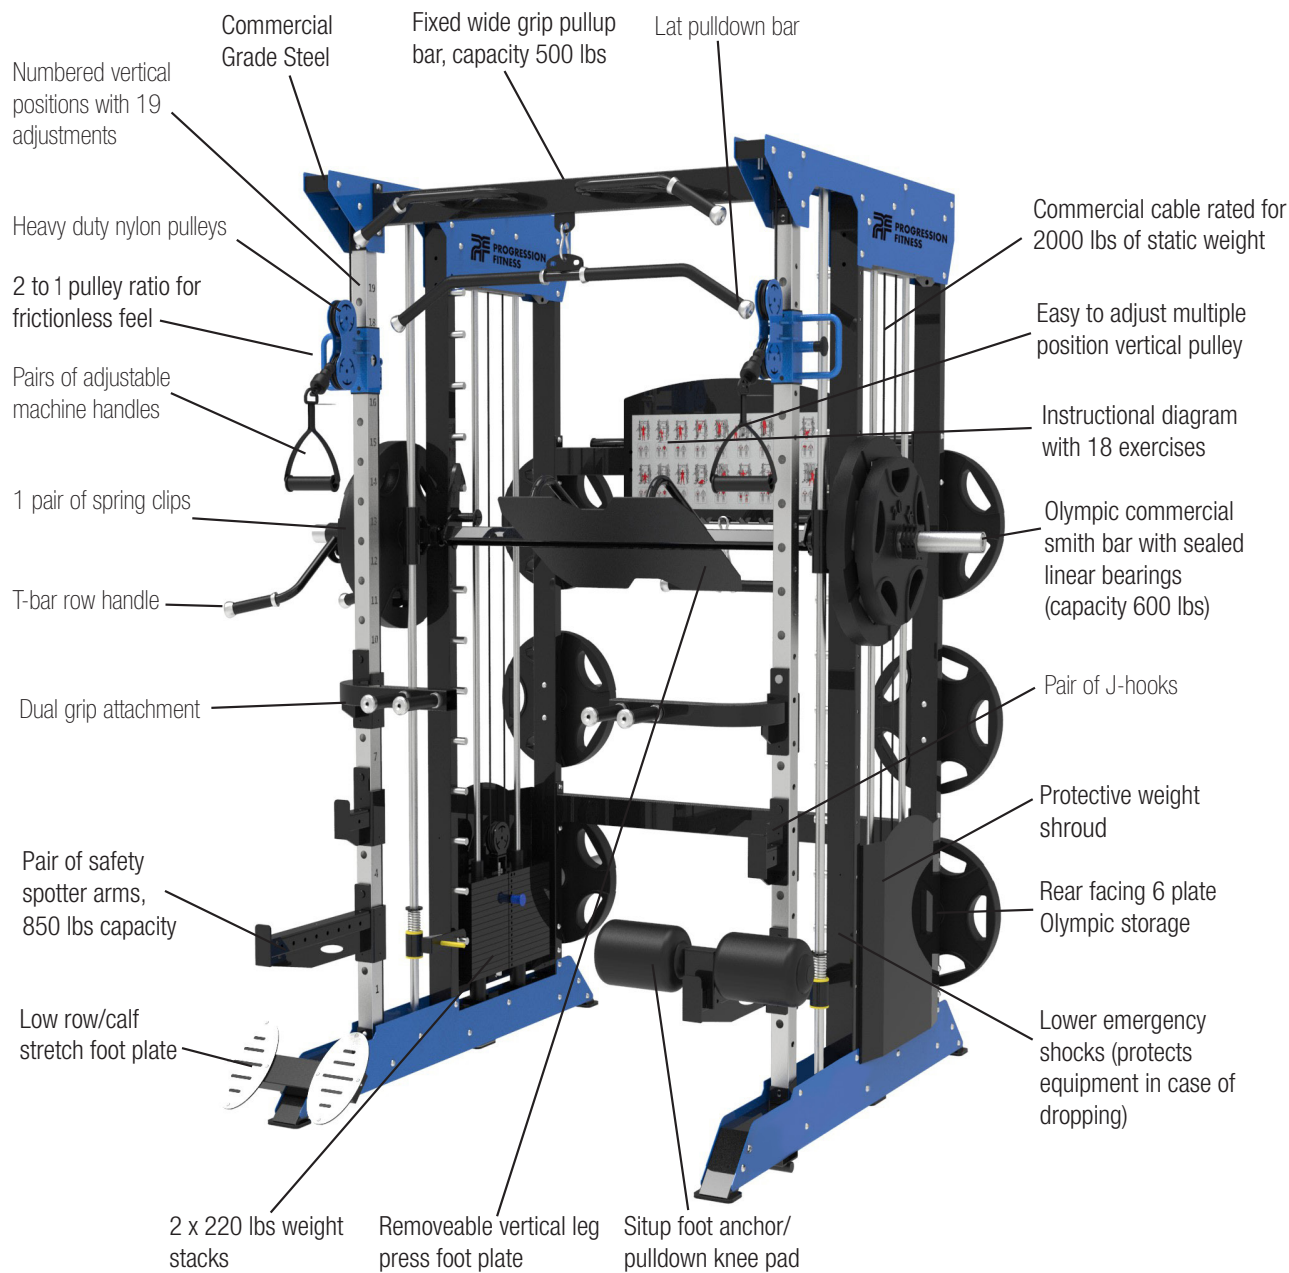

# PFX FT Max Functional Trainer

Not Pictured: 36in functional training bar, 7ft Olympic bar, 8 link extension chain, tricep curl bar, ankle strap